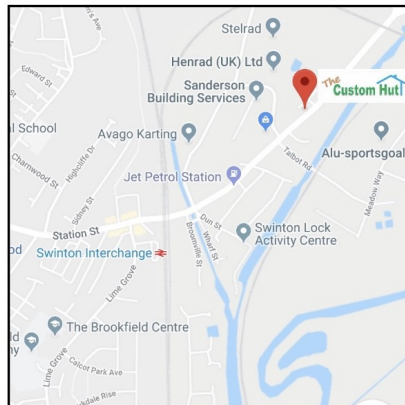

## POST

The Custom Hut  
Unit 4 Swinton Bridge Workshops  
Rowms Lane  
Swinton  
South Yorkshire  
S64 8AE

## SOCIAL MEDIA LINKS

FACEBOOK PAGE: @thecustomhut

INSTAGRAM: custom\_hut\_swinton

TWITTER: @TheCustomHut

STREET MAP

MAP OF LOCAL AREA

SWINTON AND SURROUNDING AREAS